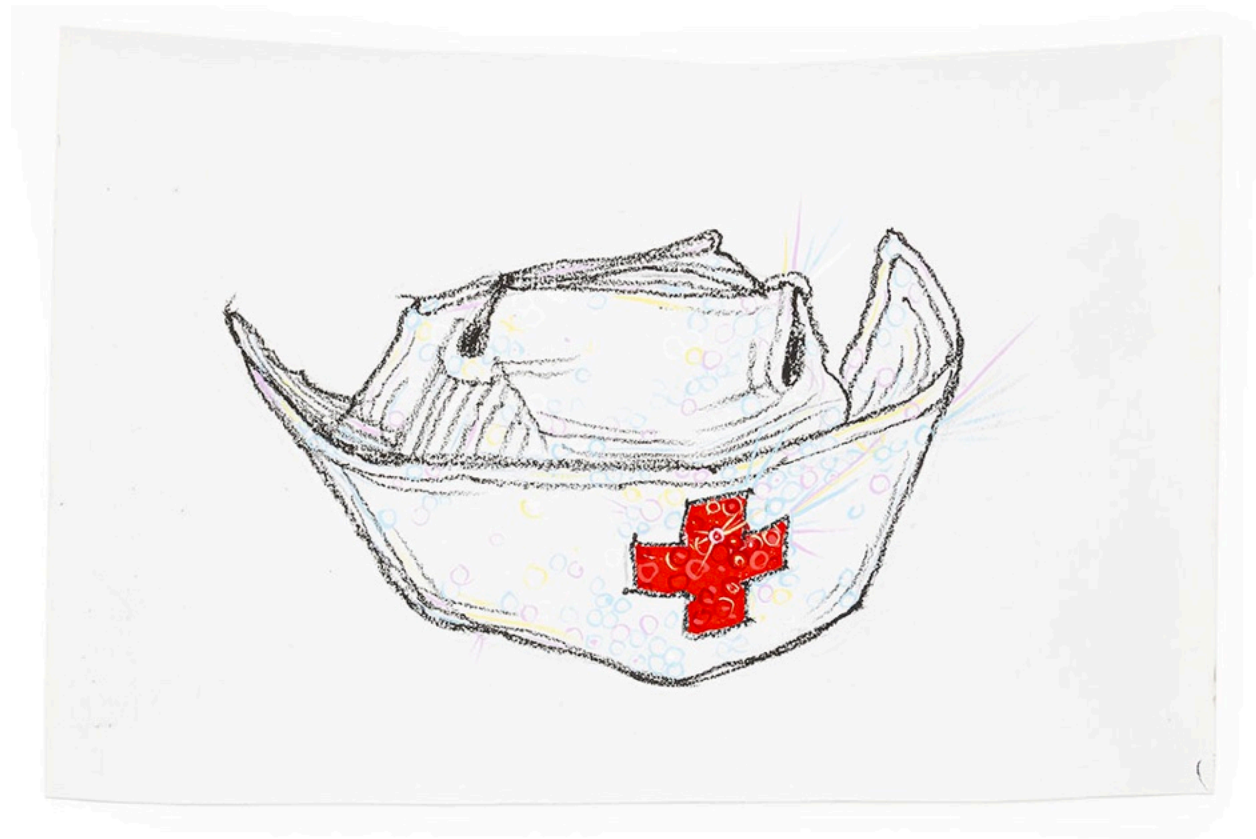

Swoon *Sibylant Sketch Oracle of Delphi* 2023 acrylic gouache on paper 24 x 19" $3600