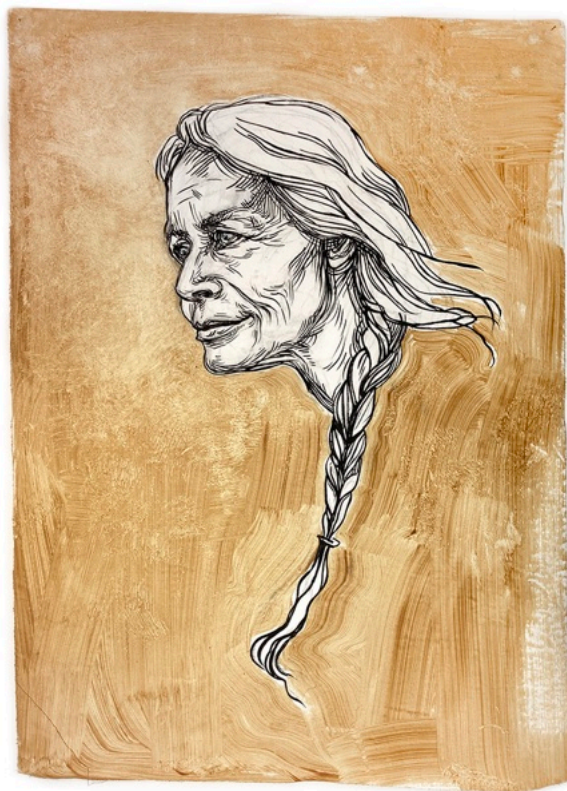

For the last few years, Curry has been working on her most intimate story and set of characters yet: *Sibylant Sisters*. This autobiographical installation is immersive and vulnerable, and portrays a magical story set in her childhood through drawing, painting, an oracle deck, and a feature length art film. The artist presents her story so that others can find healing the way she did, over years of "making the subconscious conscious" by exploring her parents' opioid addictions through magical realism. Artwork from *Sibylant Sisters* is the focus of Turner Carroll Gallery's *Into the Forest*.

Swoon *Inside the Toad Well* acrylic and blockprint on bond 37.5 x 58" \$7200

Swoon *Klank House* coffee stained block print on bond \$7200

Swoon *Toad Well* coffee stained block print on bond 42 x 71" \$7200

TURNER CARROLL

Swoon
Sibylant Sketch - Caelum
acrylic on gessoed canvas
35.5 x 28.75"
\$4800
2022

Swoon
Sibylant Sketch - Terra
acrylic on gessoed canvas
36 x 26" unframed
\$4800
2022

TURNER CARROLL

Swoon
Sibylant Sketch - Sibyl
Acrylic gouache on unstretched
canvas
31.5 x 30.5"
\$4800
2022

Swoon
Sibylant Sketch - The Ogre Minkie
Acrylic gouache on unstretched
canvas
32.25 x 31"
\$4800
2022

TURNER CARROLL

Swoon
Sibylant Sketch - Grandma Eva
Acrylic gouache on unstretched
canvas
42 x 30.5"
\$4800
2022