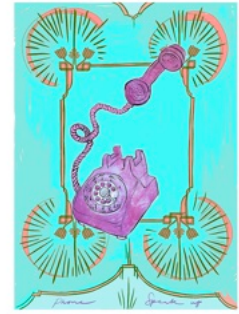

Swoon
Oracle Deck: Phone-Speak Up archival
digital print on Moab Entrada 300 gsm
17 x 11"
ed. 1/20
2024
$350