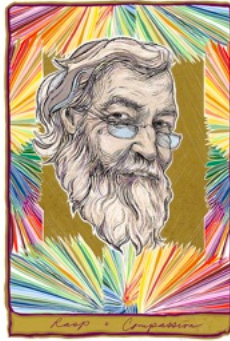

Swoon
Oracle Deck: Rasp-Compassion
archival digital print on Moab Entrada 300
17 x 11"
ed. 1/20
2024
$350